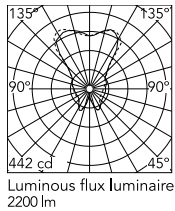

Schematic light drawing

Photometric

Lighting type	Direct, Indirect
Light distribution	Asymmetric
Extreme cut off	No

Electrical

Insulation class	II
Frequency (Hz)	50/60
Main voltage (Vac)	220-240
Dimmable	Yes
Dimming interface	Dimmer Integrated
Plug type	Type C
Batteries inside	No