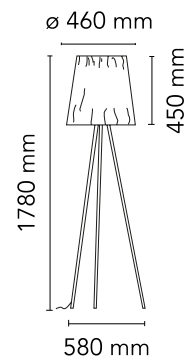

Are you a professional and your project needs consulting and support?

[BOOK AN APPOINTMENT](#)

Main specifications

EAN	8059607005552
Mounting	Floor
Environments	Indoor dry location
Light source type	Bulb
Light sources included	No
Lamp category	Halogen
Lamp holders	E27
Ilcos	HSGSA
Number of lamps	1
Power (W)	150

Physical

Colour	Grey
Length (mm)	460
Cord colour	Black
Cord length (mm)	2500
Net weight (kg)	1.47
Package volume (m3)	0.07
IP internal	20

Download

[Mounting instructions](#)  PDF

Photometric Files

[LDT / IES](#)  LDT