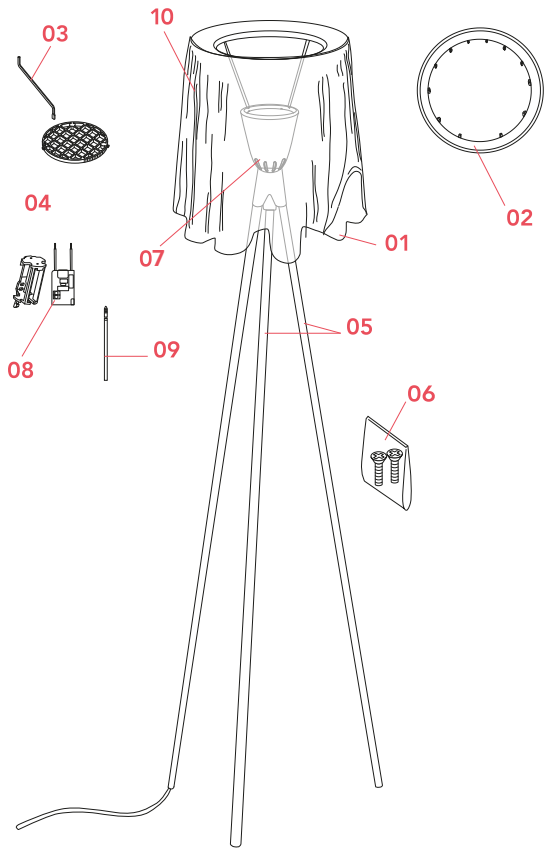

Physical

Colour	Grey
Length (mm)	460
Cord colour	Black
Cord length (mm)	2500
Net weight (kg)	1.47
Package volume (m3)	0.07
IP internal	20

Download

[Mounting instructions](#)  PDF

Photometric Files

[LDT / IES](#)  LDT

Bulbs

NOT INCLUDED

RF32563

LED Lamp 11.5W E27 220-240V
2700K A70

NOT INCLUDED

RF32564

LED Lamp 11.5W E27 220-240V
3000K A70

Spare Parts

- | | | |
|-----|---|-----------|
| 01. | Rosy Angelis diffuser assembly | F6162009 |
| 02. | Rosy Angelis Diffuser ring nut | RF05257 |
| 03. | Rosy Angelis Protection grid support | RF02179 |
| 04. | Rosy Angelis Protection grid | RF05251 |
| 05. | Rosy Angelis Conical grey leg | RF02787 |
| 06. | Rosy Angelis Accessory kit for leg installation | RF6160200 |
| 07. | Rosy Angelis cup | RF05250 |
| 08. | Rosy Angelis Pcb dimmer with small drive shaft | RF04030 |
| 09. | Rosy Angelis Anodized aluminium rod for dimmer | RF02178 |